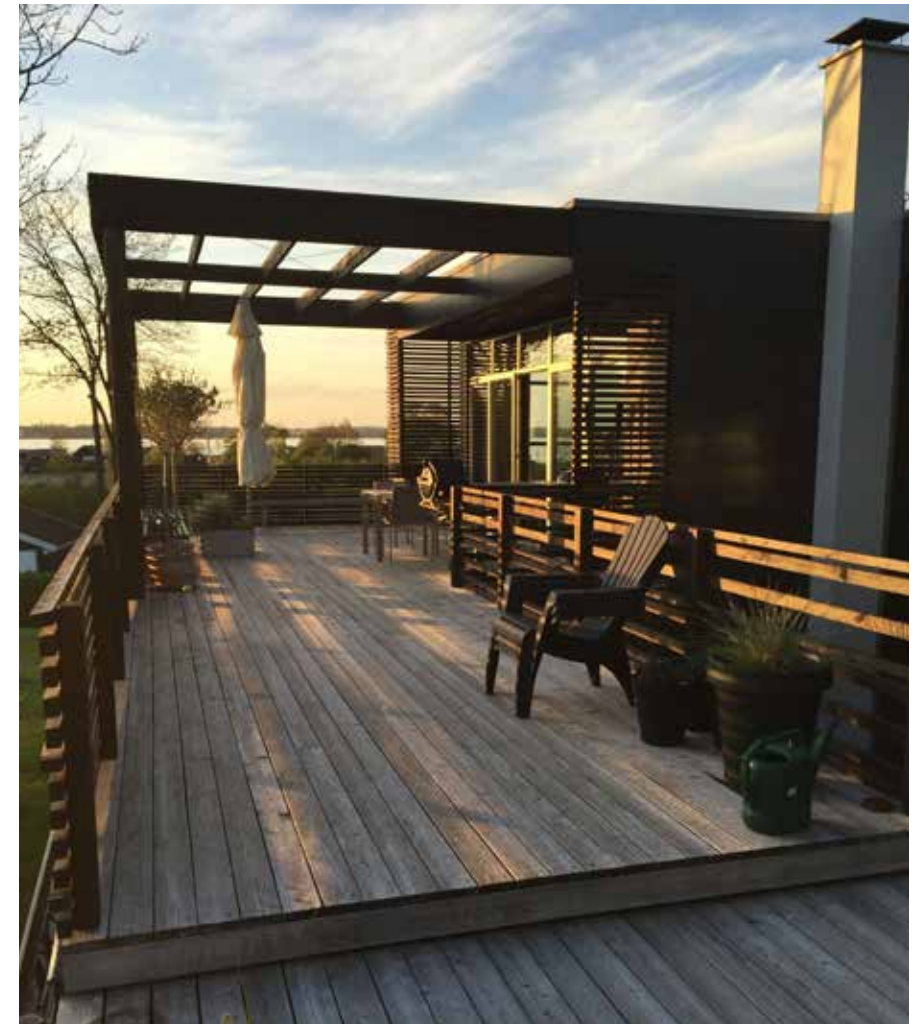

Strib - Denmark

Architect: Harald og Jane Husted Sørensen

Type: Private housing

Year: 2016

Category: Facade

Product: Solid S 191

Equivalent product: Zenor

Valhall BRL Oslo, Norway